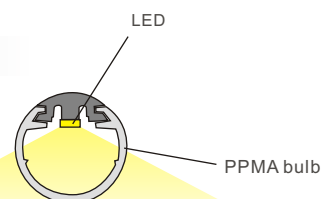

120cm Deluxe LED T8 Tube

Product Information

Parts Number TL120T8A

General Characteristics

Lamp type	Linear tube
Bulb	T8
Base	Medium Bi-Pin (G13)
Material	PPMA
Intensity degradation 90%@25°C	10,000 hrs
Intensity degradation 75%@25°C	40,000 hrs
Operation temperature	-20~65°C
Humidity	60%

Photometric Characteristics

Luminous flux	1250~1400 lm
Illumination (1m)	320~340 lux
Correlated colour temperature	5500~6500K
Color rendering index (CRI)	80
Viewing angle	270°

Electrical Characteristics

Input voltage	90~264VAC / 50~60Hz
Power consumption	24±1W
Power efficiency	80%
Insulation	600V

Mechanical Characteristics

Overall length	1213.6mm
Tube length (without pin)	1198mm
Tube diameter	27.5mm
Tube pin distance	7.8mm
Tube pin diameter	2.3mm
Packing quantity	12pcs/CTN
Net weight (gs)	450
Weight (with box) (gs)	550
Gross weight (kgs)	7
Warranty	System: 3 years; LED: 40,000 hrs

Aluminum plate coated with PDD's unique thermal materials which meets RoHS.

Power Digital DELight Co., Ltd.

5F, No. 51, Sec. 4, Zhongyang Rd., Tucheng City, Taipei County 236, Taiwan, R.O.C.

TEL : +886-2-2269-6818

FAX : +886-2-2269-1055

http : //www.pd3.com.tw