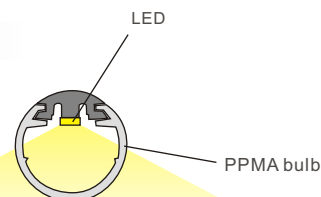

60cm Deluxe LED T8 Tube

Product Information

Parts Number	TL060T8A

General Characteristics

Lamp type	Linear tube
Bulb	T8
Base	Medium Bi-Pin (G13)
Material	PPMA
Intensity degradation 90%@25°C	10,000 hrs
Intensity degradation 75%@25°C	40,000 hrs
Operation temperature	-20~65°C
Humidity	60%

Photometric Characteristics

Luminous flux	700~900 lm
Illumination (1m)	150~170 lux
Correlated color temperature	5500~6500K
Color rendering index (CRI)	80
Viewing angle	270°

Electrical Characteristics

Input voltage	90~264VAC / 50~60Hz
Power consumption	10±1W
Power efficiency	80%
Insulation	600V

Mechanical Characteristics

Overall length	595mm
Tube length (without pin)	580mm
Tube diameter	27.5mm
Tube pin distance	7.8mm
Tube pin diameter	2.3mm
Packing quantity	12pcs/CTN
Net weight (gs)	230
Weight (with box) (gs)	280
Gross weight (kgs)	3.7
Warranty	System: 3 years; LED: 40,000 hrs

Aluminum plate coated with PDD's unique thermal materials which meets RoHS.

Power Digital DELight Co., Ltd.

5F, No. 51, Sec. 4, Zhongyang Rd., Tucheng City, Taipei County 236, Taiwan, R.O.C.

TEL : +886-2-2269-6818

FAX : +886-2-2269-1055

http : //www.pd3.com.tw