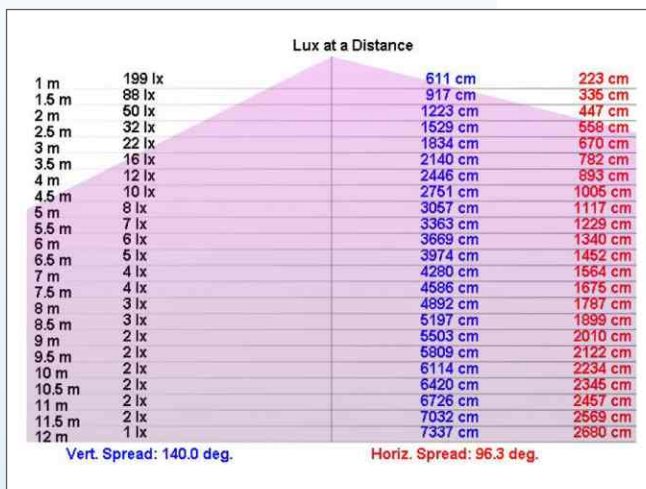

Power Digital DELight Co., Ltd.

5F, No. 51, Sec. 4, Zhongyang Rd., Tucheng Dist.,
New Taipei City 236, Taiwan, R.O.C.
TEL : +886-2-2269-6818
FAX : +886-2-2269-1055
http : //www.pd3.com.tw

崇光照明股份有限公司

新北市土城區中央路4段51號5樓
電話 : +886-2-2269-6818
傳真 : +886-2-2269-1055
網址 http : //www.pd3.com.tw