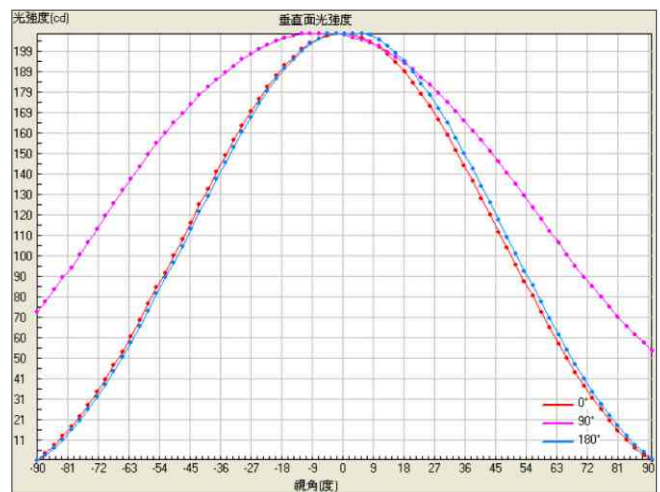

Power Digital DELight Co., Ltd.

5F, No. 51, Sec. 4, Zhongyang Rd., Tucheng Dist.,
New Taipei City 236, Taiwan, R.O.C.
TEL : +886-2-2269-6818
FAX : +886-2-2269-1055
http : //www.pd3.com.tw

崇光照明股份有限公司

新北市土城區中央路4段51號5樓
電話 : +886-2-2269-6818
傳真 : +886-2-2269-1055
網址 http : //www.pd3.com.tw