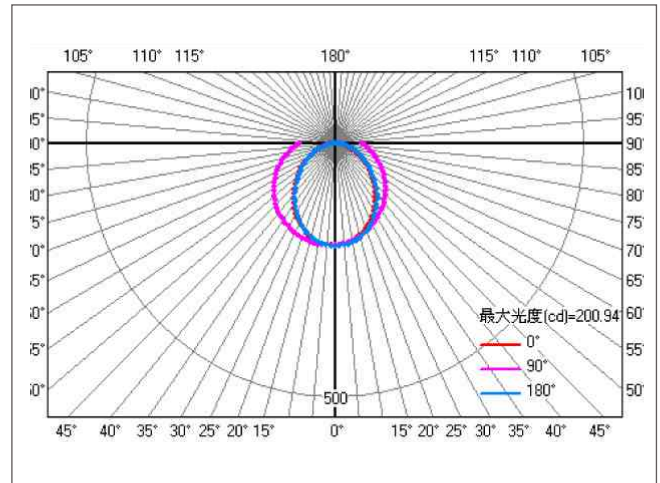

Power Digital DELight Co., Ltd.

5F, No. 51, Sec. 4, Zhongyang Rd., Tucheng Dist.,
New Taipei City 236, Taiwan, R.O.C.
TEL : +886-2-2269-6818
FAX : +886-2-2269-1055
http : //www.pd3.com.tw

崇光照明股份有限公司

新北市土城區中央路4段51號5樓
電話 : +886-2-2269-6818
傳真 : +886-2-2269-1055
網址 http : //www.pd3.com.tw