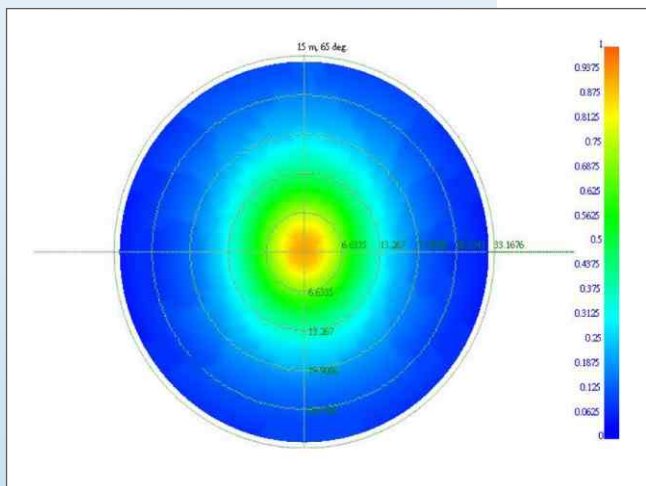

Power Digital DELight Co., Ltd.

5F, No. 51, Sec. 4, Zhongyang Rd., Tucheng Dist.,
New Taipei City 236, Taiwan, R.O.C.
TEL : +886-2-2269-6818
FAX : +886-2-2269-1055
http : //www.pd3.com.tw

崇光照明股份有限公司

新北市土城區中央路4段51號5樓
電話 : +886-2-2269-6818
傳真 : +886-2-2269-1055
網址 http : //www.pd3.com.tw