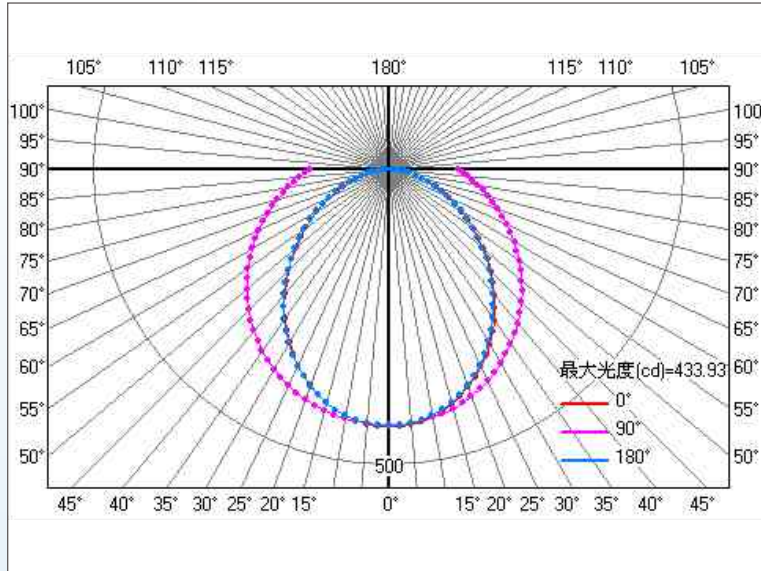

PDD LED Lights Series

120cm Deluxe LED T8 Tube

The green light of the environment

規格	Specification	
編號	Parts Number	T8120C
外觀	Outlook	
燈泡種類	Lamp type	Linear tube
燈泡	Bulb	T8
接頭	Base	Medium Bi-Pin (G13)
燈管材質	Material	PPMA
照度衰減	Intensity degradation 90%@25°C	10,000 hrs
照度衰減	Intensity degradation 75%@25°C	40,000 hrs
工作溫度	Operation temperature	-20~65°C
溼度	Humidity	60%
光學	Photometric Characteristics	
光通量	Luminous flux	1400~1500 lm
照度(1米)	Illumination (1m)	430 lux
發光效率	Luminous efficiency	63~68 lm/W
色溫	Correlated color temperature	5500~6500K
顯色指數	Color rendering index (CRI)	>75
視角	Viewing angle	270°
電源	Power	
輸入電壓	Input voltage	90~264VAC / 50~60Hz
功率消耗	Power consumption	22W±5%
電源效率	Power efficiency	0.88
絕緣	Insulation	600V
其他	Others	
總長度	Overall length (mm)	1213.6
燈管長度(不含針腳)	Tube length (without pin) (mm)	1198
管徑	Tube diameter (mm)	27.5
針腳距離	Tube pin distance (mm)	7.8
針腳直徑	Tube pin diameter (mm)	2.3
淨重	Net weight (gs)	450
保固	Warranty	LED: 40,000 hrs

PDD LED Lights Series

120cm Deluxe LED T8 Tube

The green light of the environment

Lux at a Distance

1 m	430 lx	503 cm	225 cm
1.5 m	191 lx	755 cm	338 cm
2 m	108 lx	1006 cm	450 cm
2.5 m	69 lx	1258 cm	563 cm
3 m	48 lx	1510 cm	675 cm
3.5 m	35 lx	1761 cm	788 cm
4 m	27 lx	2013 cm	901 cm
4.5 m	21 lx	2265 cm	1013 cm
5 m	17 lx	2516 cm	1126 cm
5.5 m	14 lx	2768 cm	1238 cm
6 m	12 lx	3019 cm	1351 cm
6.5 m	10 lx	3271 cm	1464 cm
7 m	9 lx	3523 cm	1576 cm
7.5 m	8 lx	3774 cm	1689 cm
8 m	7 lx	4026 cm	1801 cm
8.5 m	6 lx	4277 cm	1914 cm
9 m	5 lx	4529 cm	2026 cm
9.5 m	5 lx	4781 cm	2139 cm
10 m	4 lx	5032 cm	2252 cm
10.5 m	4 lx	5284 cm	2364 cm
11 m	4 lx	5536 cm	2477 cm
11.5 m	3 lx	5787 cm	2589 cm
12 m	3 lx	6039 cm	2702 cm