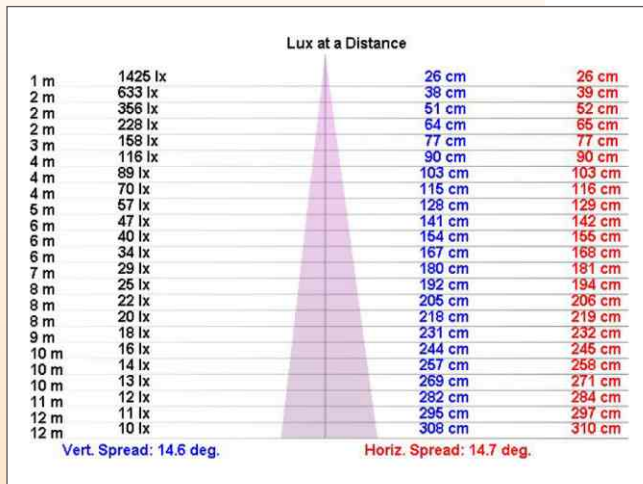

PDD LED Lights Series

MR-16 LED Light

The Most bright LED-MR16 compared with 50W Halogen in the markets

Power Digital DELight Co., Ltd.

5F, No. 51, Sec. 4, Zhongyang Rd., Tucheng Dist.,
New Taipei City 236, Taiwan, R.O.C.
TEL : +886-2-2269-6818
FAX : +886-2-2269-1055
http : //www.pd3.com.tw

崇光照明股份有限公司

新北市土城區中央路4段51號5樓
電話 : +886-2-2269-6818
傳真 : +886-2-2269-1055
網址 http : //www.pd3.com.tw