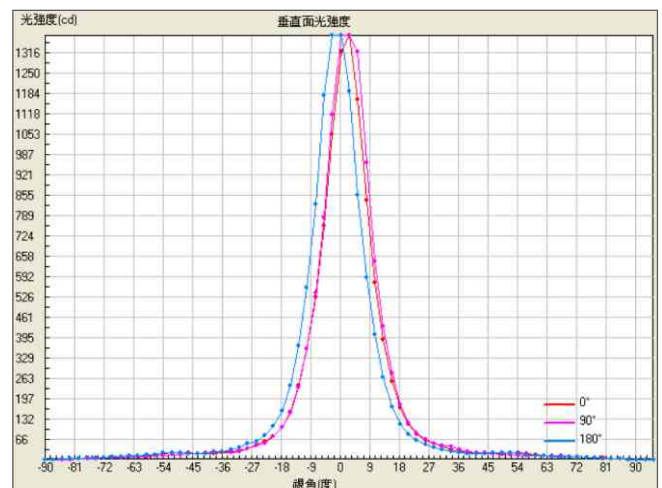

PDD LED Lights Series

MR-16 LED Light

The Most bright LED-MR16 compared with 50W Halogen in the markets

Power Digital DELight Co., Ltd.

5F, No. 51, Sec. 4, Zhongyang Rd., Tucheng Dist.,
New Taipei City 236, Taiwan, R.O.C.
TEL : +886-2-2269-6818
FAX : +886-2-2269-1055
http : //www.pd3.com.tw

崇光照明股份有限公司

新北市土城區中央路4段51號5樓
電話 : +886-2-2269-6818
傳真 : +886-2-2269-1055
網址 http : //www.pd3.com.tw