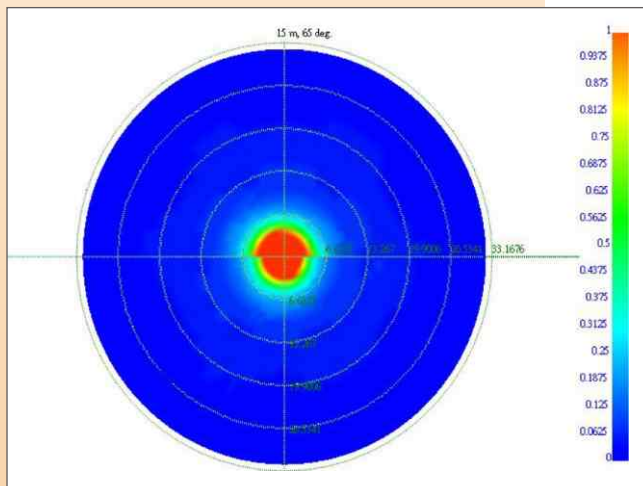

PDD LED Lights Series

MR-16 LED Light

The Most bright LED-MR16 compared with 50W Halogen in the markets

Power Digital DELight Co., Ltd.

5F, No. 51, Sec. 4, Zhongyang Rd., Tucheng Dist.,
New Taipei City 236, Taiwan, R.O.C.
TEL : +886-2-2269-6818
FAX : +886-2-2269-1055
http : //www.pd3.com.tw

崇光照明股份有限公司

新北市土城區中央路4段51號5樓
電話 : +886-2-2269-6818
傳真 : +886-2-2269-1055
網址 http : //www.pd3.com.tw