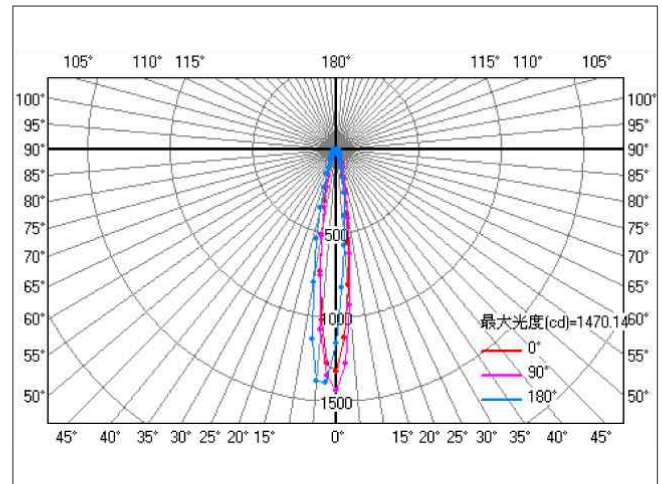

PDD LED Lights Series

MR-16 LED Light

The Most bright LED-MR16 compared with 50W Halogen in the markets

Power Digital DELight Co., Ltd.

5F, No. 51, Sec. 4, Zhongyang Rd., Tucheng Dist.,
New Taipei City 236, Taiwan, R.O.C.
TEL : +886-2-2269-6818
FAX : +886-2-2269-1055
http : //www.pd3.com.tw

崇光照明股份有限公司

新北市土城區中央路4段51號5樓
電話 : +886-2-2269-6818
傳真 : +886-2-2269-1055
網址 http : //www.pd3.com.tw