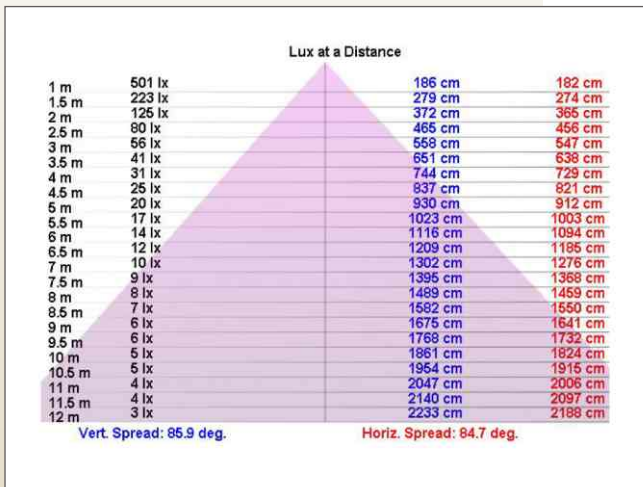

PDD LED Lights Series

LED Downlight

Can be used with all kinds of decoration

Power Digital DELight Co., Ltd.

5F, No. 51, Sec. 4, Zhongyang Rd., Tucheng Dist.,
New Taipei City 236, Taiwan, R.O.C.
TEL : +886-2-2269-6818
FAX : +886-2-2269-1055
http : //www.pd3.com.tw

崇光照明股份有限公司

新北市土城區中央路4段51號5樓
電話 : +886-2-2269-6818
傳真 : +886-2-2269-1055
網址 [http : //www.pd3.com.tw](http://www.pd3.com.tw)