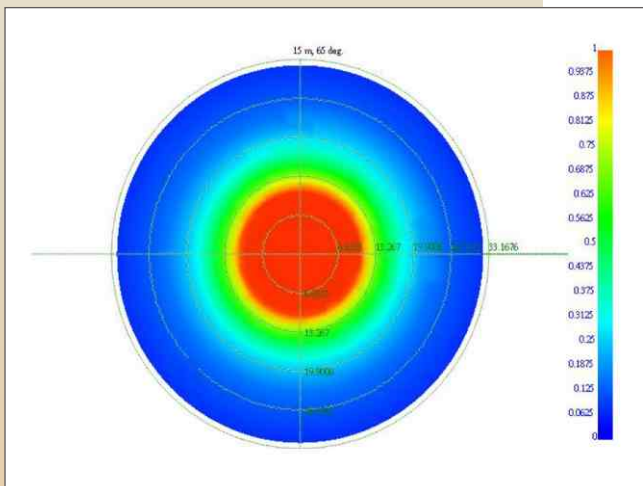

PDD LED Lights Series

LED Downlight

Can be used with all kinds of decoration

Power Digital DELight Co., Ltd.

5F, No. 51, Sec. 4, Zhongyang Rd., Tucheng Dist.,
New Taipei City 236, Taiwan, R.O.C.
TEL : +886-2-2269-6818
FAX : +886-2-2269-1055
http : //www.pd3.com.tw

崇光照明股份有限公司

新北市土城區中央路4段51號5樓
電話 : +886-2-2269-6818
傳真 : +886-2-2269-1055
網址 [http : //www.pd3.com.tw](http://www.pd3.com.tw)