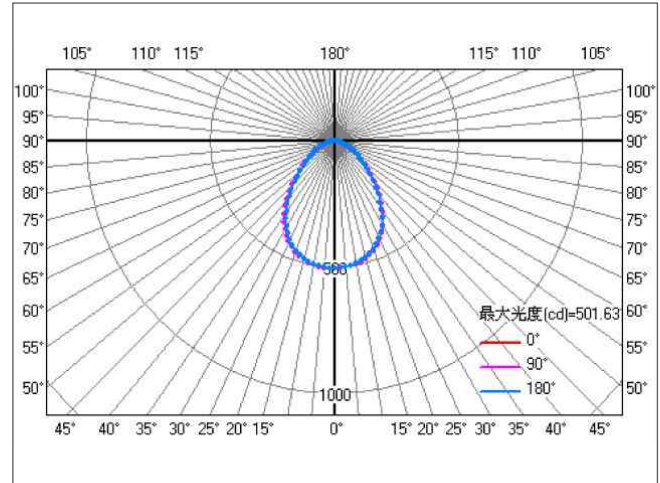

PDD LED Lights Series

LED Downlight

Can be used with all kinds of decoration

Power Digital DELight Co., Ltd.

5F, No. 51, Sec. 4, Zhongyang Rd., Tucheng Dist.,
New Taipei City 236, Taiwan, R.O.C.
TEL : +886-2-2269-6818
FAX : +886-2-2269-1055
http : //www.pd3.com.tw

崇光照明股份有限公司

新北市土城區中央路4段51號5樓
電話 : +886-2-2269-6818
傳真 : +886-2-2269-1055
網址 [http : //www.pd3.com.tw](http://www.pd3.com.tw)