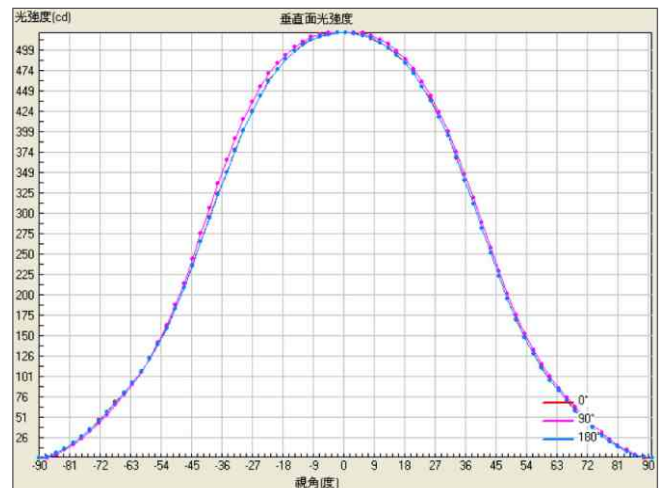

PDD LED Lights Series

LED Downlight

Can be used with all kinds of decoration

Power Digital DELight Co., Ltd.

5F, No. 51, Sec. 4, Zhongyang Rd., Tucheng Dist.,
New Taipei City 236, Taiwan, R.O.C.
TEL : +886-2-2269-6818
FAX : +886-2-2269-1055
http : //www.pd3.com.tw

崇光照明股份有限公司

新北市土城區中央路4段51號5樓
電話 : +886-2-2269-6818
傳真 : +886-2-2269-1055
網址 [http : //www.pd3.com.tw](http://www.pd3.com.tw)